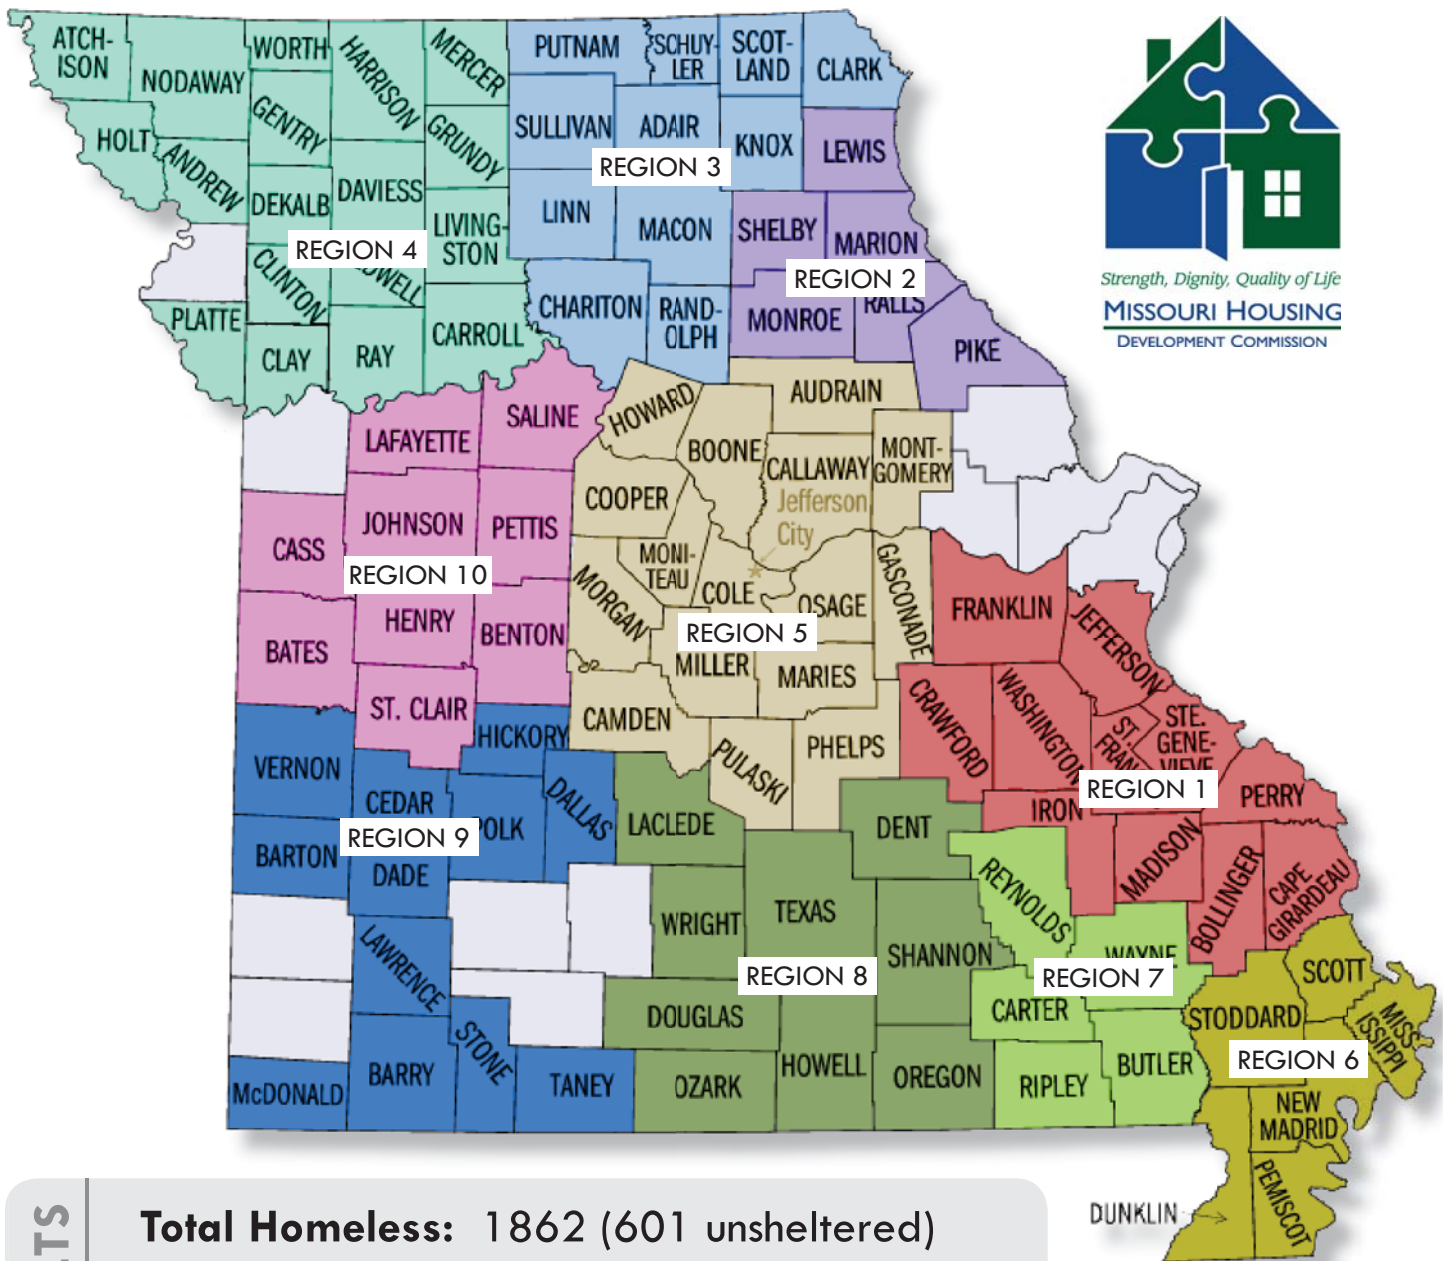

2008

MISSOURI BALANCE OF STATE CONTINUUM OF CARE

SUMMER POINT IN TIME HOMELESS COUNT
SHELTERED AND UNSHELTERED NUMBERS

Strength, Dignity, Quality of Life
MISSOURI HOUSING
DEVELOPMENT COMMISSION

BoS TOTAL RESULTS

Total Homeless: 1862 (601 unsheltered)

Sex: 52% Male

Homeless Children: 618 (221 unsheltered)

Percent Veteran: 8%

Percent with known disability: 42%*

Percentages based on Head of Household information.

**Disability encompasses alcohol/substance abuse, AIDS/HIV positive, mental illness, and physical disability*

Missouri Association
for Social Welfare
Since 1901

REGION 1

Franklin, Jefferson, Crawford, Washington, St. Francois, Ste. Genevieve, Perry, Iron, Madison, Bollinger, Cape Girardeau

Total Homeless: 173 (29 unsheltered)
Sex: 59% Male
Homeless Children: 63 (11 unsheltered)
Percent Veteran: 2%
Percent with known disability: 37%

SUMMER '08

WINTER '08

Total Homeless: 243 (35 unsheltered)
Sex: 68% Female
Homeless Children: 66
Percent Veteran: 31.4%
Percent with known disability: 25%

REGION 2

Lewis, Shelby, Marion, Monroe, Ralls, Pike