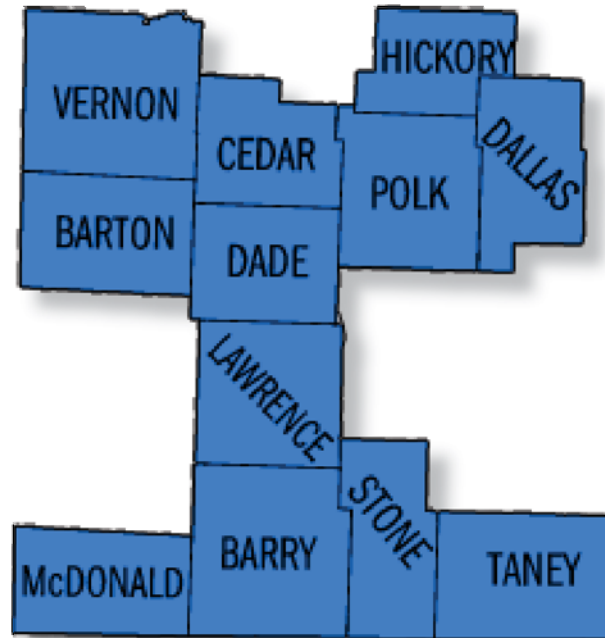

Sex: 60% Male

Homeless Children: 22 (1 unsheltered)

Percent Veteran: 11%

Percent with known disability: 37%

REGION 9

Vernon, Hickory, Barton, Cedar, Dade, Polk, Dallas,
Lawrence, McDonald, Barry, Stone, Taney