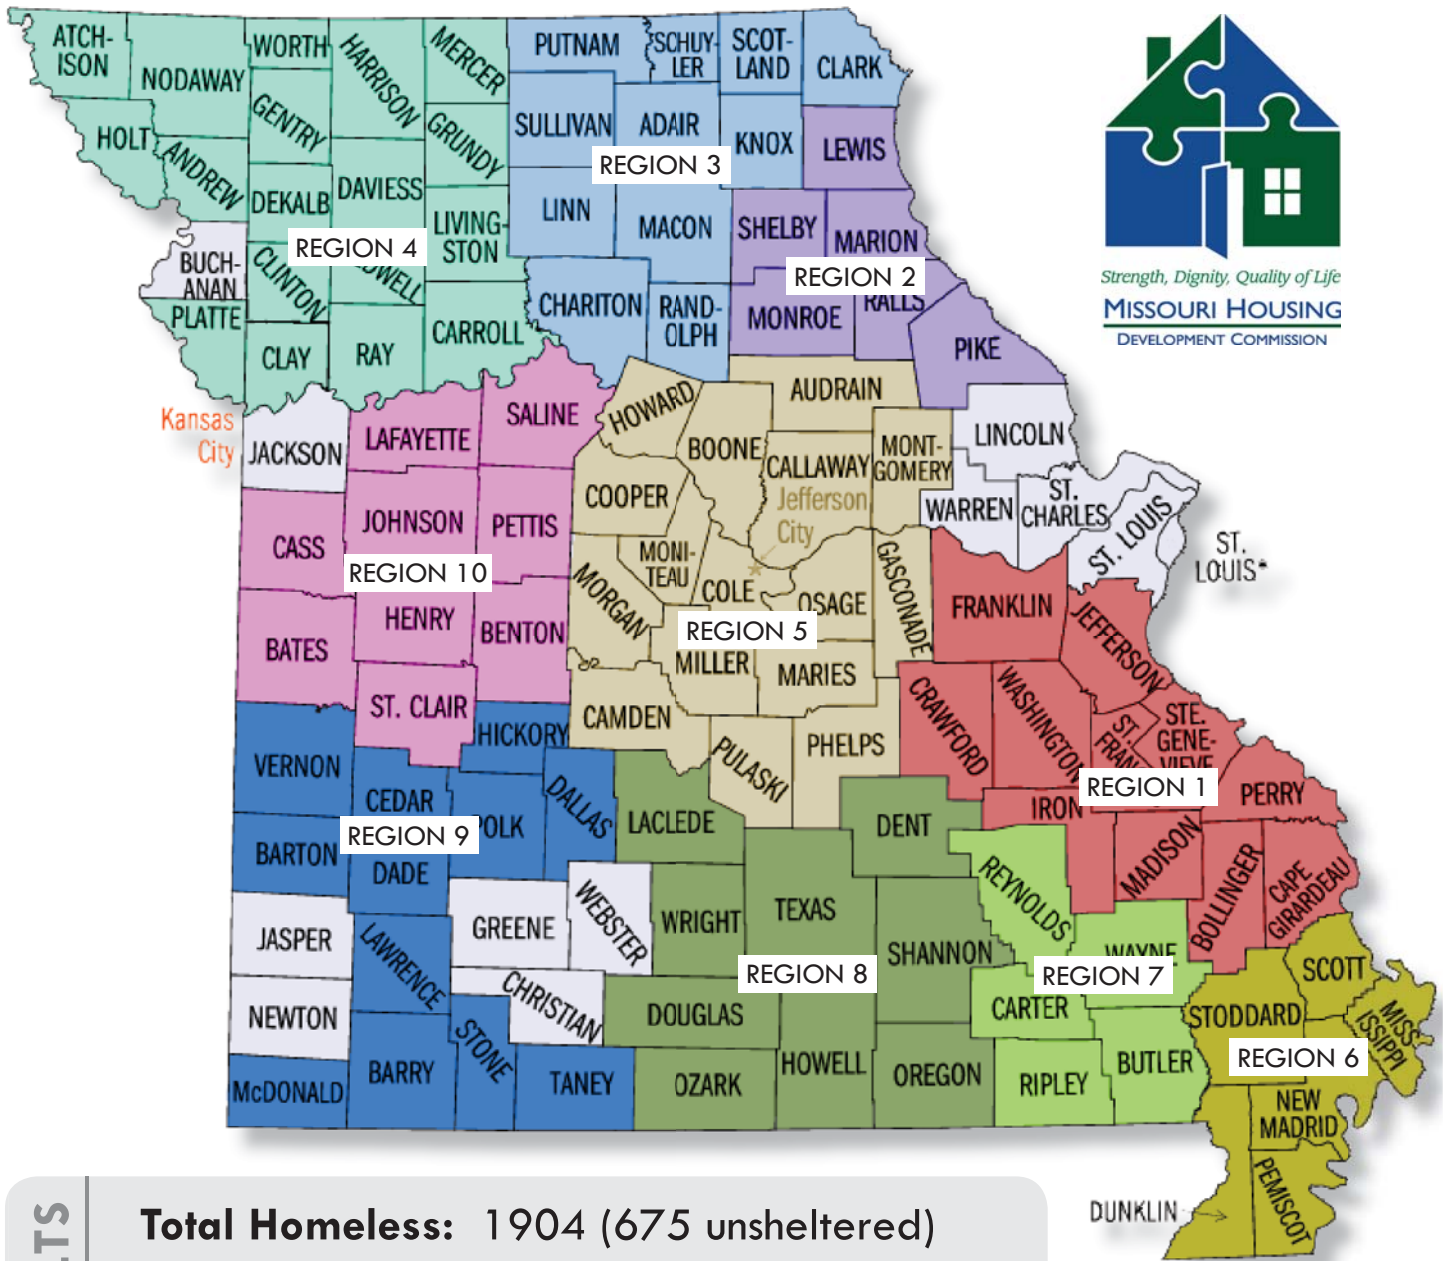

2008

MISSOURI BALANCE OF STATE CONTINUUM OF CARE

WINTER POINT IN TIME HOMELESS COUNT
SHELTERED AND UNSHELTERED NUMBERS

Strength, Dignity, Quality of Life
MISSOURI HOUSING
DEVELOPMENT COMMISSION

BoS TOTAL RESULTS

- **Total Homeless:** 1904 (675 unsheltered)
- **Sex:** 53% Male
- **Homeless Children:** 535 (104 unsheltered)
- **Percent Veteran:** 6%
- **Percent with known disability:** 33%*

Percentages based on Head of Household information.

*Disability encompasses alcohol/substance abuse as well as mental illness and physical disability