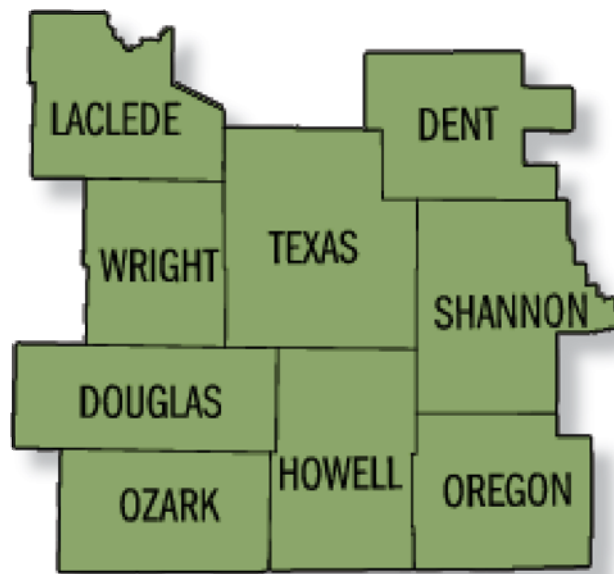

Sex: 56% Male

Homeless Children: 39 (21 unsheltered)

Percent Veteran: 11%

Percent with known disability: 37%

REGION 8

Laclede, Dent, Wright, Texas, Shannon, Douglas,
Ozark, Howell, Oregon

Total Homeless: 199 (124 unsheltered)