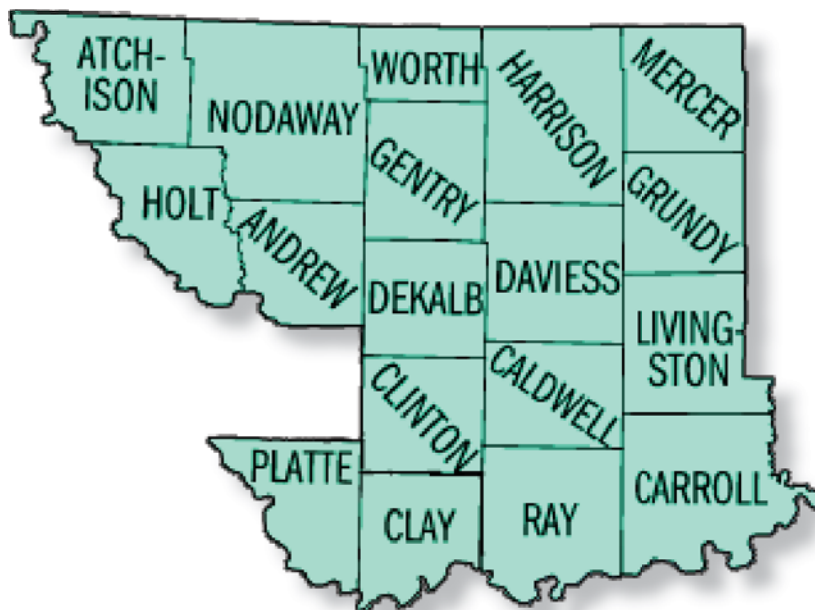

Sex: 69% Female

Homeless Children: 4

Percent Veteran: 8%

Percent with known disability: 39%

REGION 3

Putnam, Schuyler, Scotland, Clark, Sullivan, Adair,
Knox, Linn, Macon, Chariton, Randolph

Total Homeless: 70 (33 unsheltered)

Sex: 66% Male

Homeless Children: 23 (3 unsheltered)

Percent Veteran: 0%

Percent with known disability: 10%

REGION 4

Atchison, Nodaway, Worth, Harrison, Mercer, Holt, Andrew, Gentry, Daviess, Grundy, Dekalb, Clinton, Caldwell, Livingston, Platte, Clay, Ray, Carroll