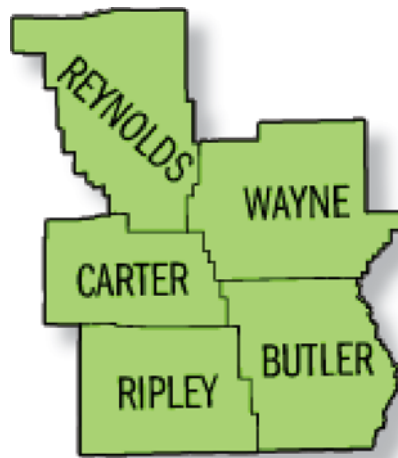

Total Homeless: 306 (155 unsheltered)

Sex: 51% Female

Homeless Children: 114 (52 unsheltered)

Percent Veteran: 3%

Percent with known disability: 33%

REGION 7

Reynolds, Wayne, Carter, Ripley, Butler

Total Homeless: 172 (119 unsheltered)