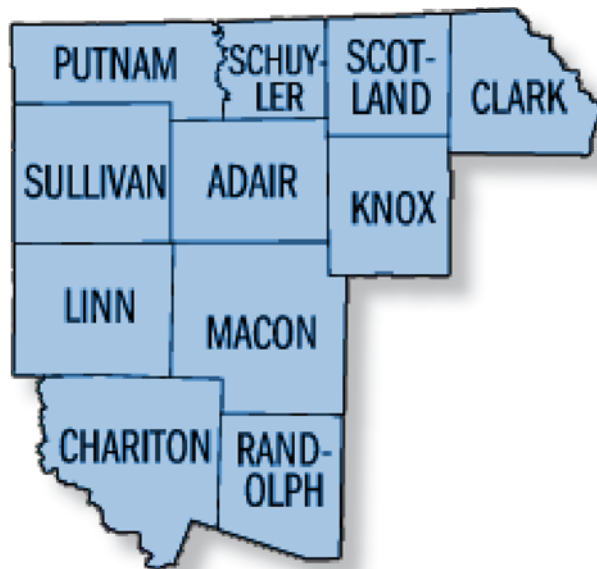

**Disability encompasses alcohol/substance abuse as well as mental illness and physical disability*

Missouri Association
for Social Welfare
Since 1901

REGION 1

Franklin, Jefferson, Crawford, Washington, St. Francois, Ste. Genevieve, Perry, Iron, Madison, Bollinger, Cape Girardeau

Total Homeless: 235 (35 unsheltered)

Sex: 56% Female

Homeless Children: 72 (0 unsheltered)

Percent Veteran: 7%

Percent with known disability: 47%

REGION 2

|| Lewis, Shelby, Marion, Monroe, Ralls, Pike

Total Homeless: 13 (0 unsheltered)

Sex: 69% Female

Homeless Children: 4

Percent Veteran: 8%

Percent with known disability: 39%

REGION 3

Putnam, Schuyler, Scotland, Clark, Sullivan, Adair,
Knox, Linn, Macon, Chariton, Randolph

Total Homeless: 70 (33 unsheltered)

Sex: 66% Male

Homeless Children: 23 (3 unsheltered)

Percent Veteran: 0%

Percent with known disability: 10%

REGION 4

Atchison, Nodaway, Worth, Harrison, Mercer, Holt, Andrew, Gentry, Daviess, Grundy, Dekalb, Clinton, Caldwell, Livingston, Platte, Clay, Ray, Carroll