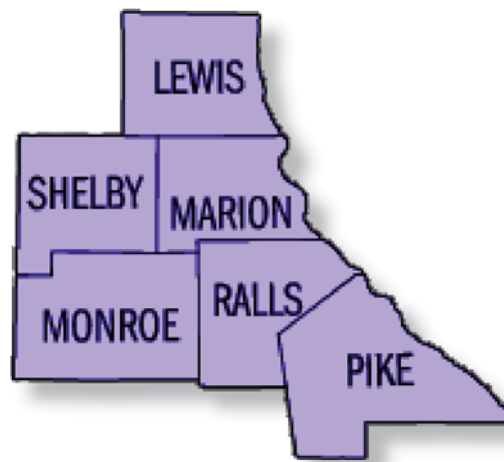

**Disability encompasses alcohol/substance abuse as well as mental illness and physical disability*

Missouri Association
for Social Welfare
Since 1901

REGION 1

Franklin, Jefferson, Crawford, Washington, St. Francois, Ste. Genevieve, Perry, Iron, Madison, Bollinger, Cape Girardeau

Total Homeless: 235 (35 unsheltered)

Sex: 56% Female

Homeless Children: 72 (0 unsheltered)

Percent Veteran: 7%

Percent with known disability: 47%

REGION 2

|| Lewis, Shelby, Marion, Monroe, Ralls, Pike

Total Homeless: 13 (0 unsheltered)

Sex: 69% Female

Homeless Children: 4

Percent Veteran: 8%

Percent with known disability: 39%

REGION 3

Putnam, Schuyler, Scotland, Clark, Sullivan, Adair,
Knox, Linn, Macon, Chariton, Randolph

Total Homeless: 70 (33 unsheltered)